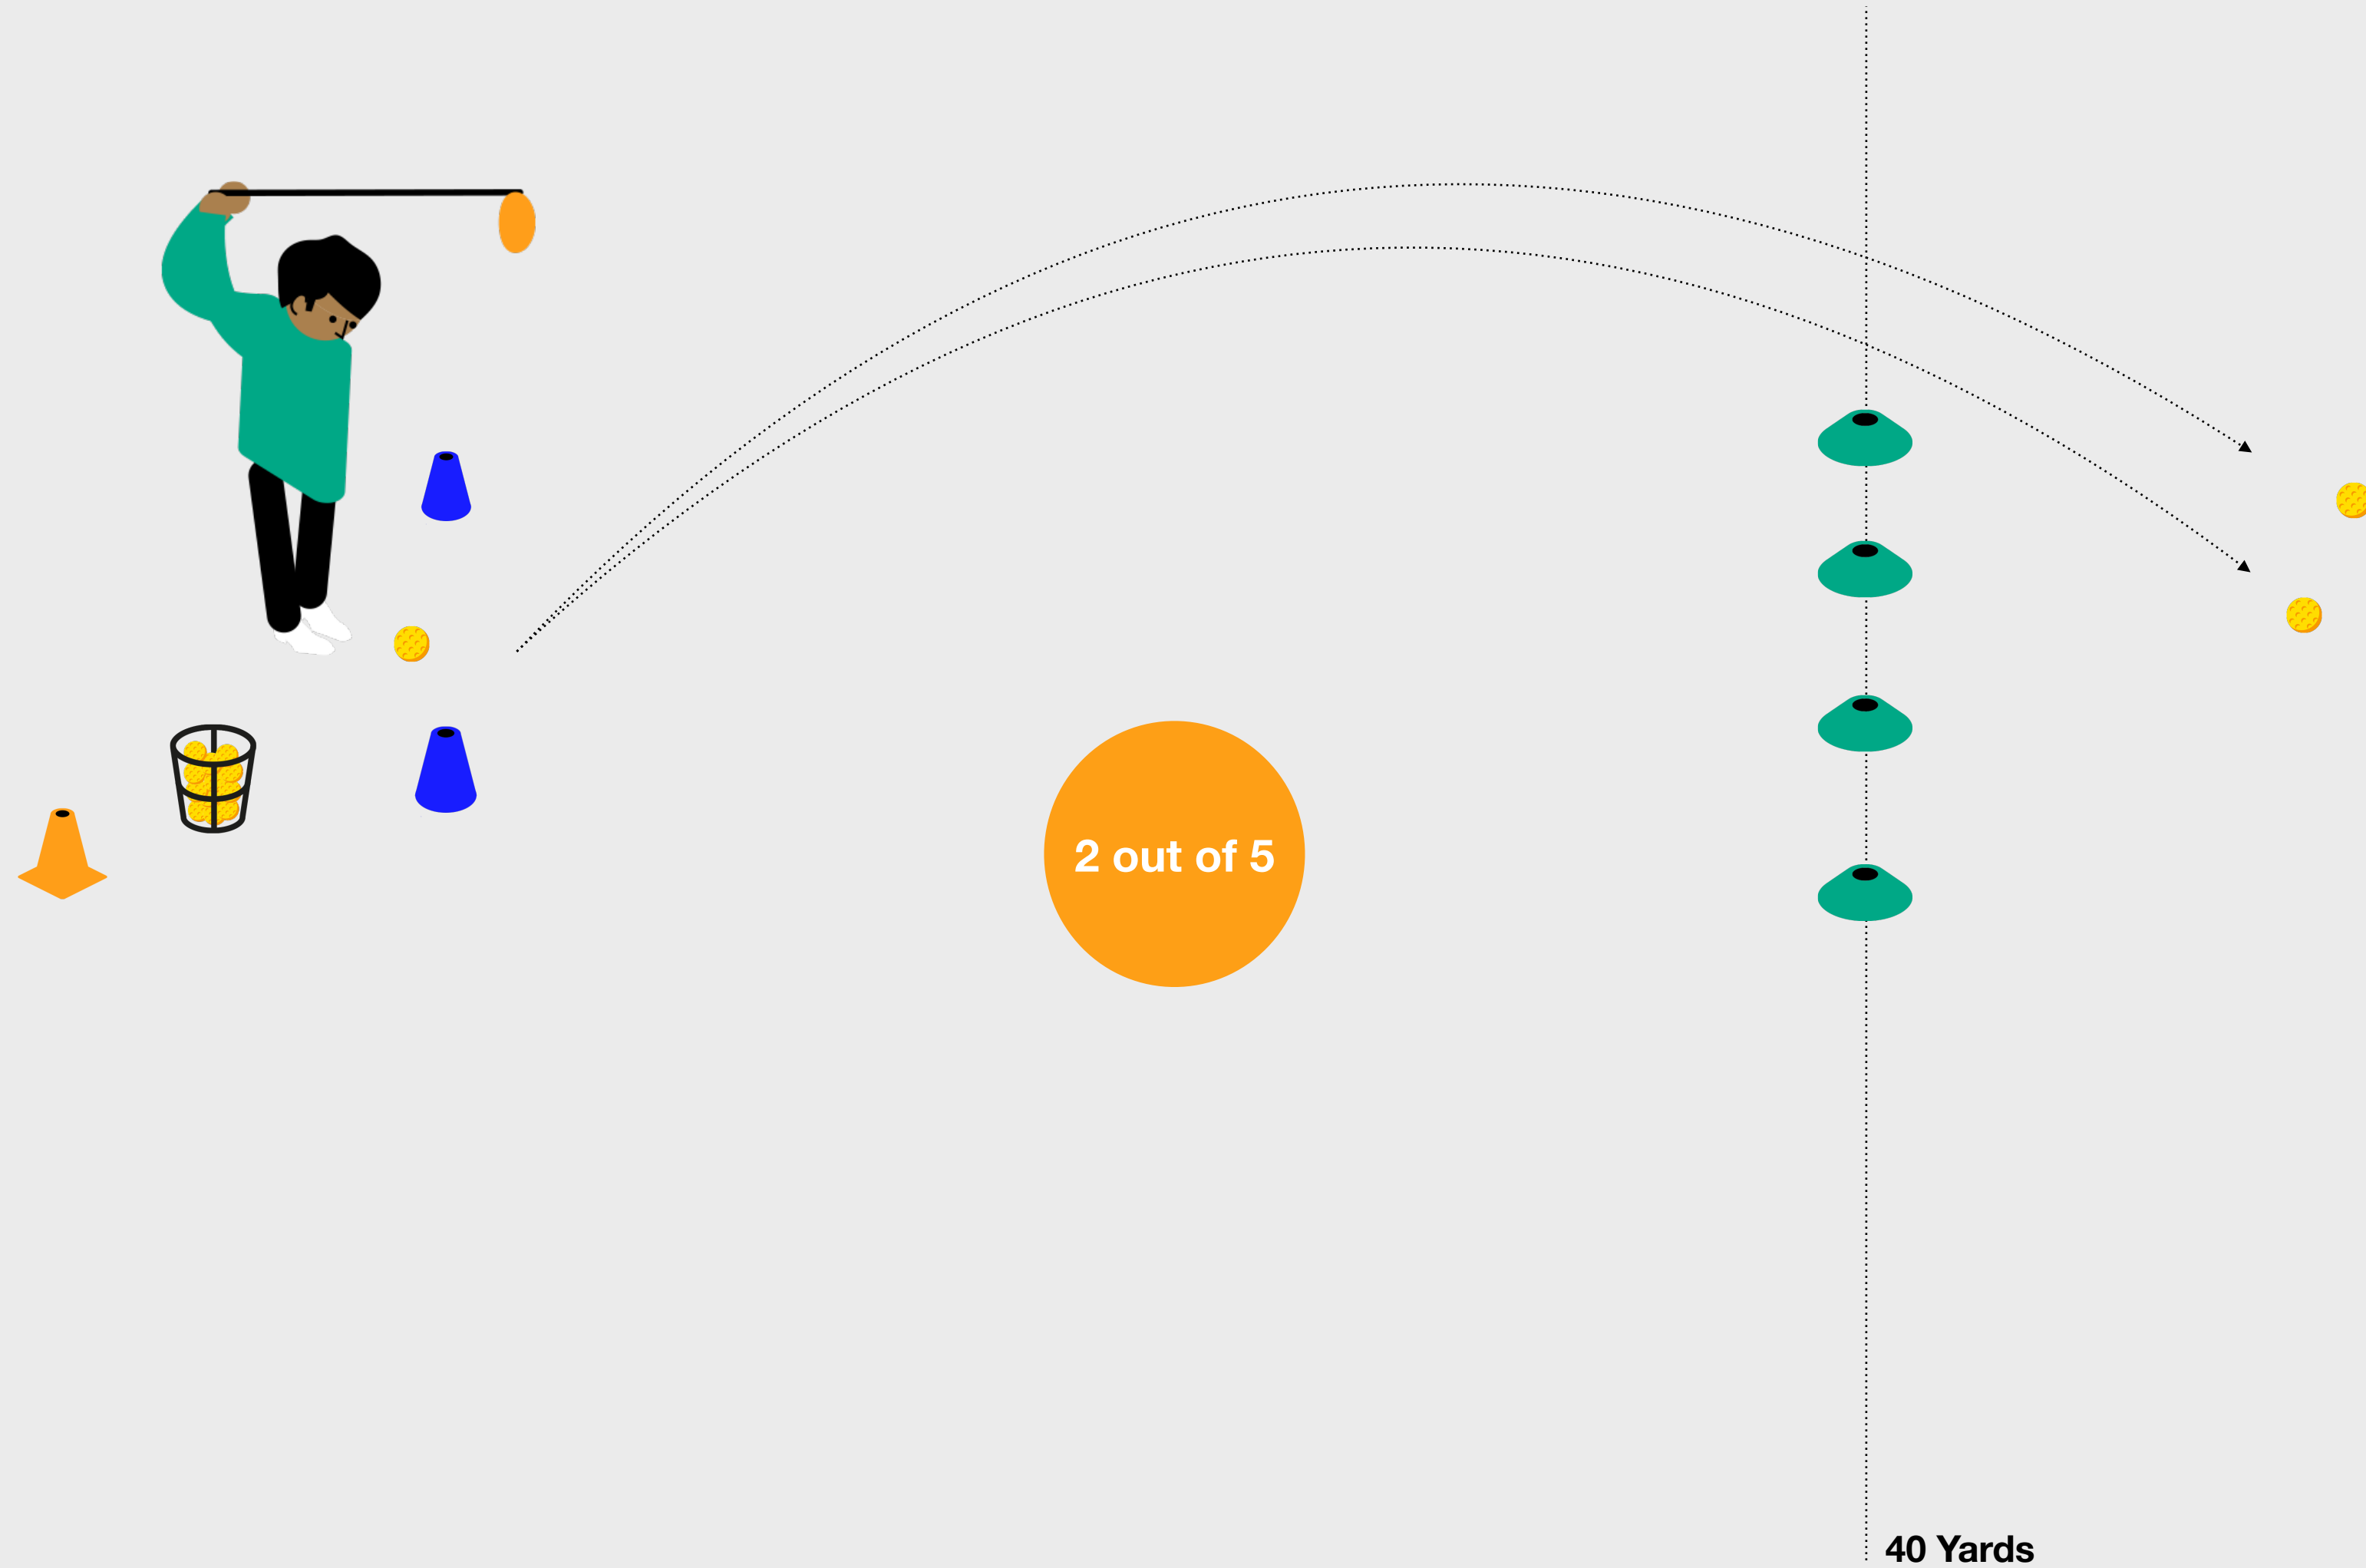

Driver Challenges

Driver Challenge

The Challenge

To complete the Level 1 Challenge within the Driver Skill element, the child needs to demonstrate the ability to hit 2 out of 5 shots in the air.

To complete the challenge, the child doesn't need to demonstrate control over direction or distance.

What to do next?

If the child completes the challenge, they can color in the first level of the Driver section of the Swing *myGame* Wheel and add a Sticker to their Level 1 Tracker Sheet.

Driver

Driver Challenge

The Challenge

To complete the Level 2 Challenge within the Driver Skill element, the child needs to demonstrate the ability to hit 2 out of 5 shots in the air, a minimum carry distance of 40 yards.

To complete the challenge, the child doesn't need to demonstrate control over direction.