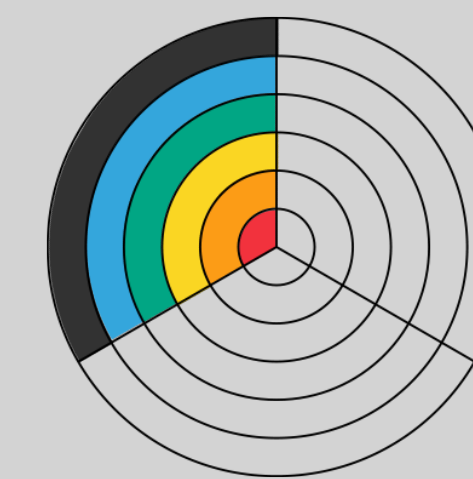

Driver Challenge

5 out of 5

The Challenge

To complete the Level 6 Challenge within the Driver Skill element, the child needs to demonstrate the ability to hit 5 out of 5 shots in the air, a minimum total distance of 200 yards. The ball needs to come to rest through a 45-yard-wide gate.

What to do next?

If the child completes the challenge, they can color in the sixth level of the Driver section of the Swing myGame Wheel and add a Sticker to their Level 6 Tracker Sheet.

Driver