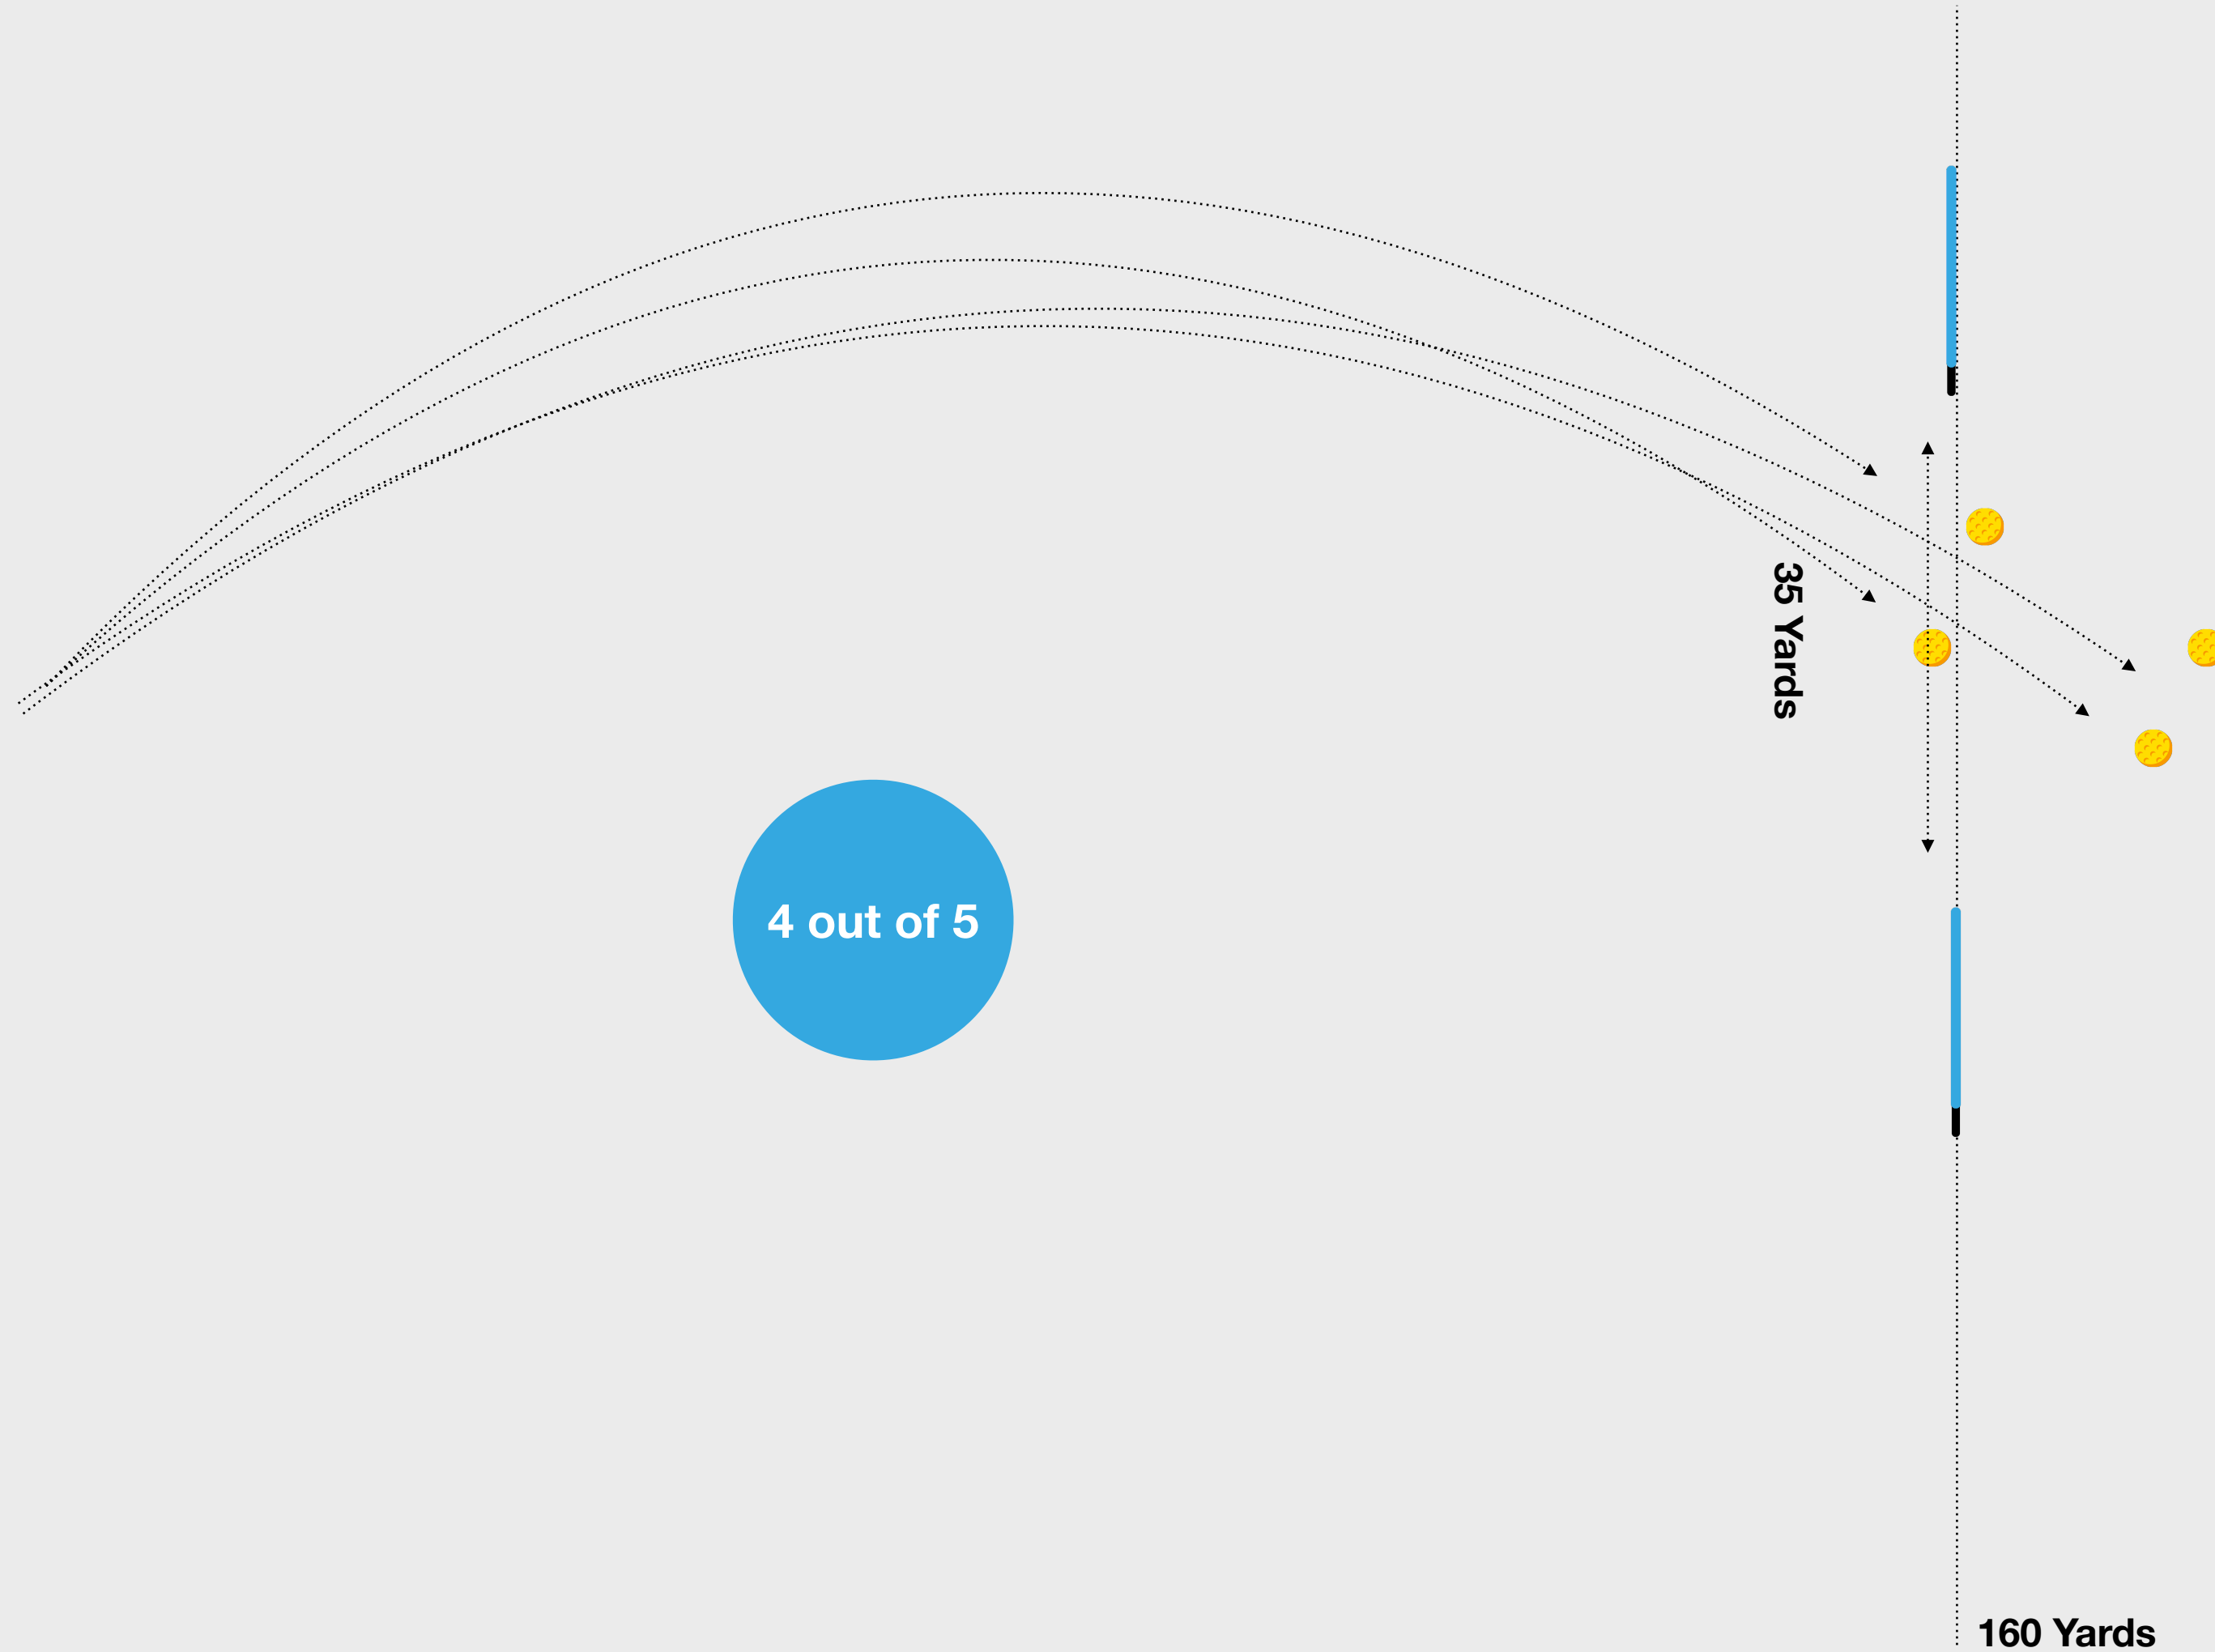

What to do next?

If the child completes the challenge, they can color in the fourth level of the Driver section of the Swing *myGame* Wheel and add a Sticker to their Level 4 Tracker Sheet.

Driver

Driver Challenge