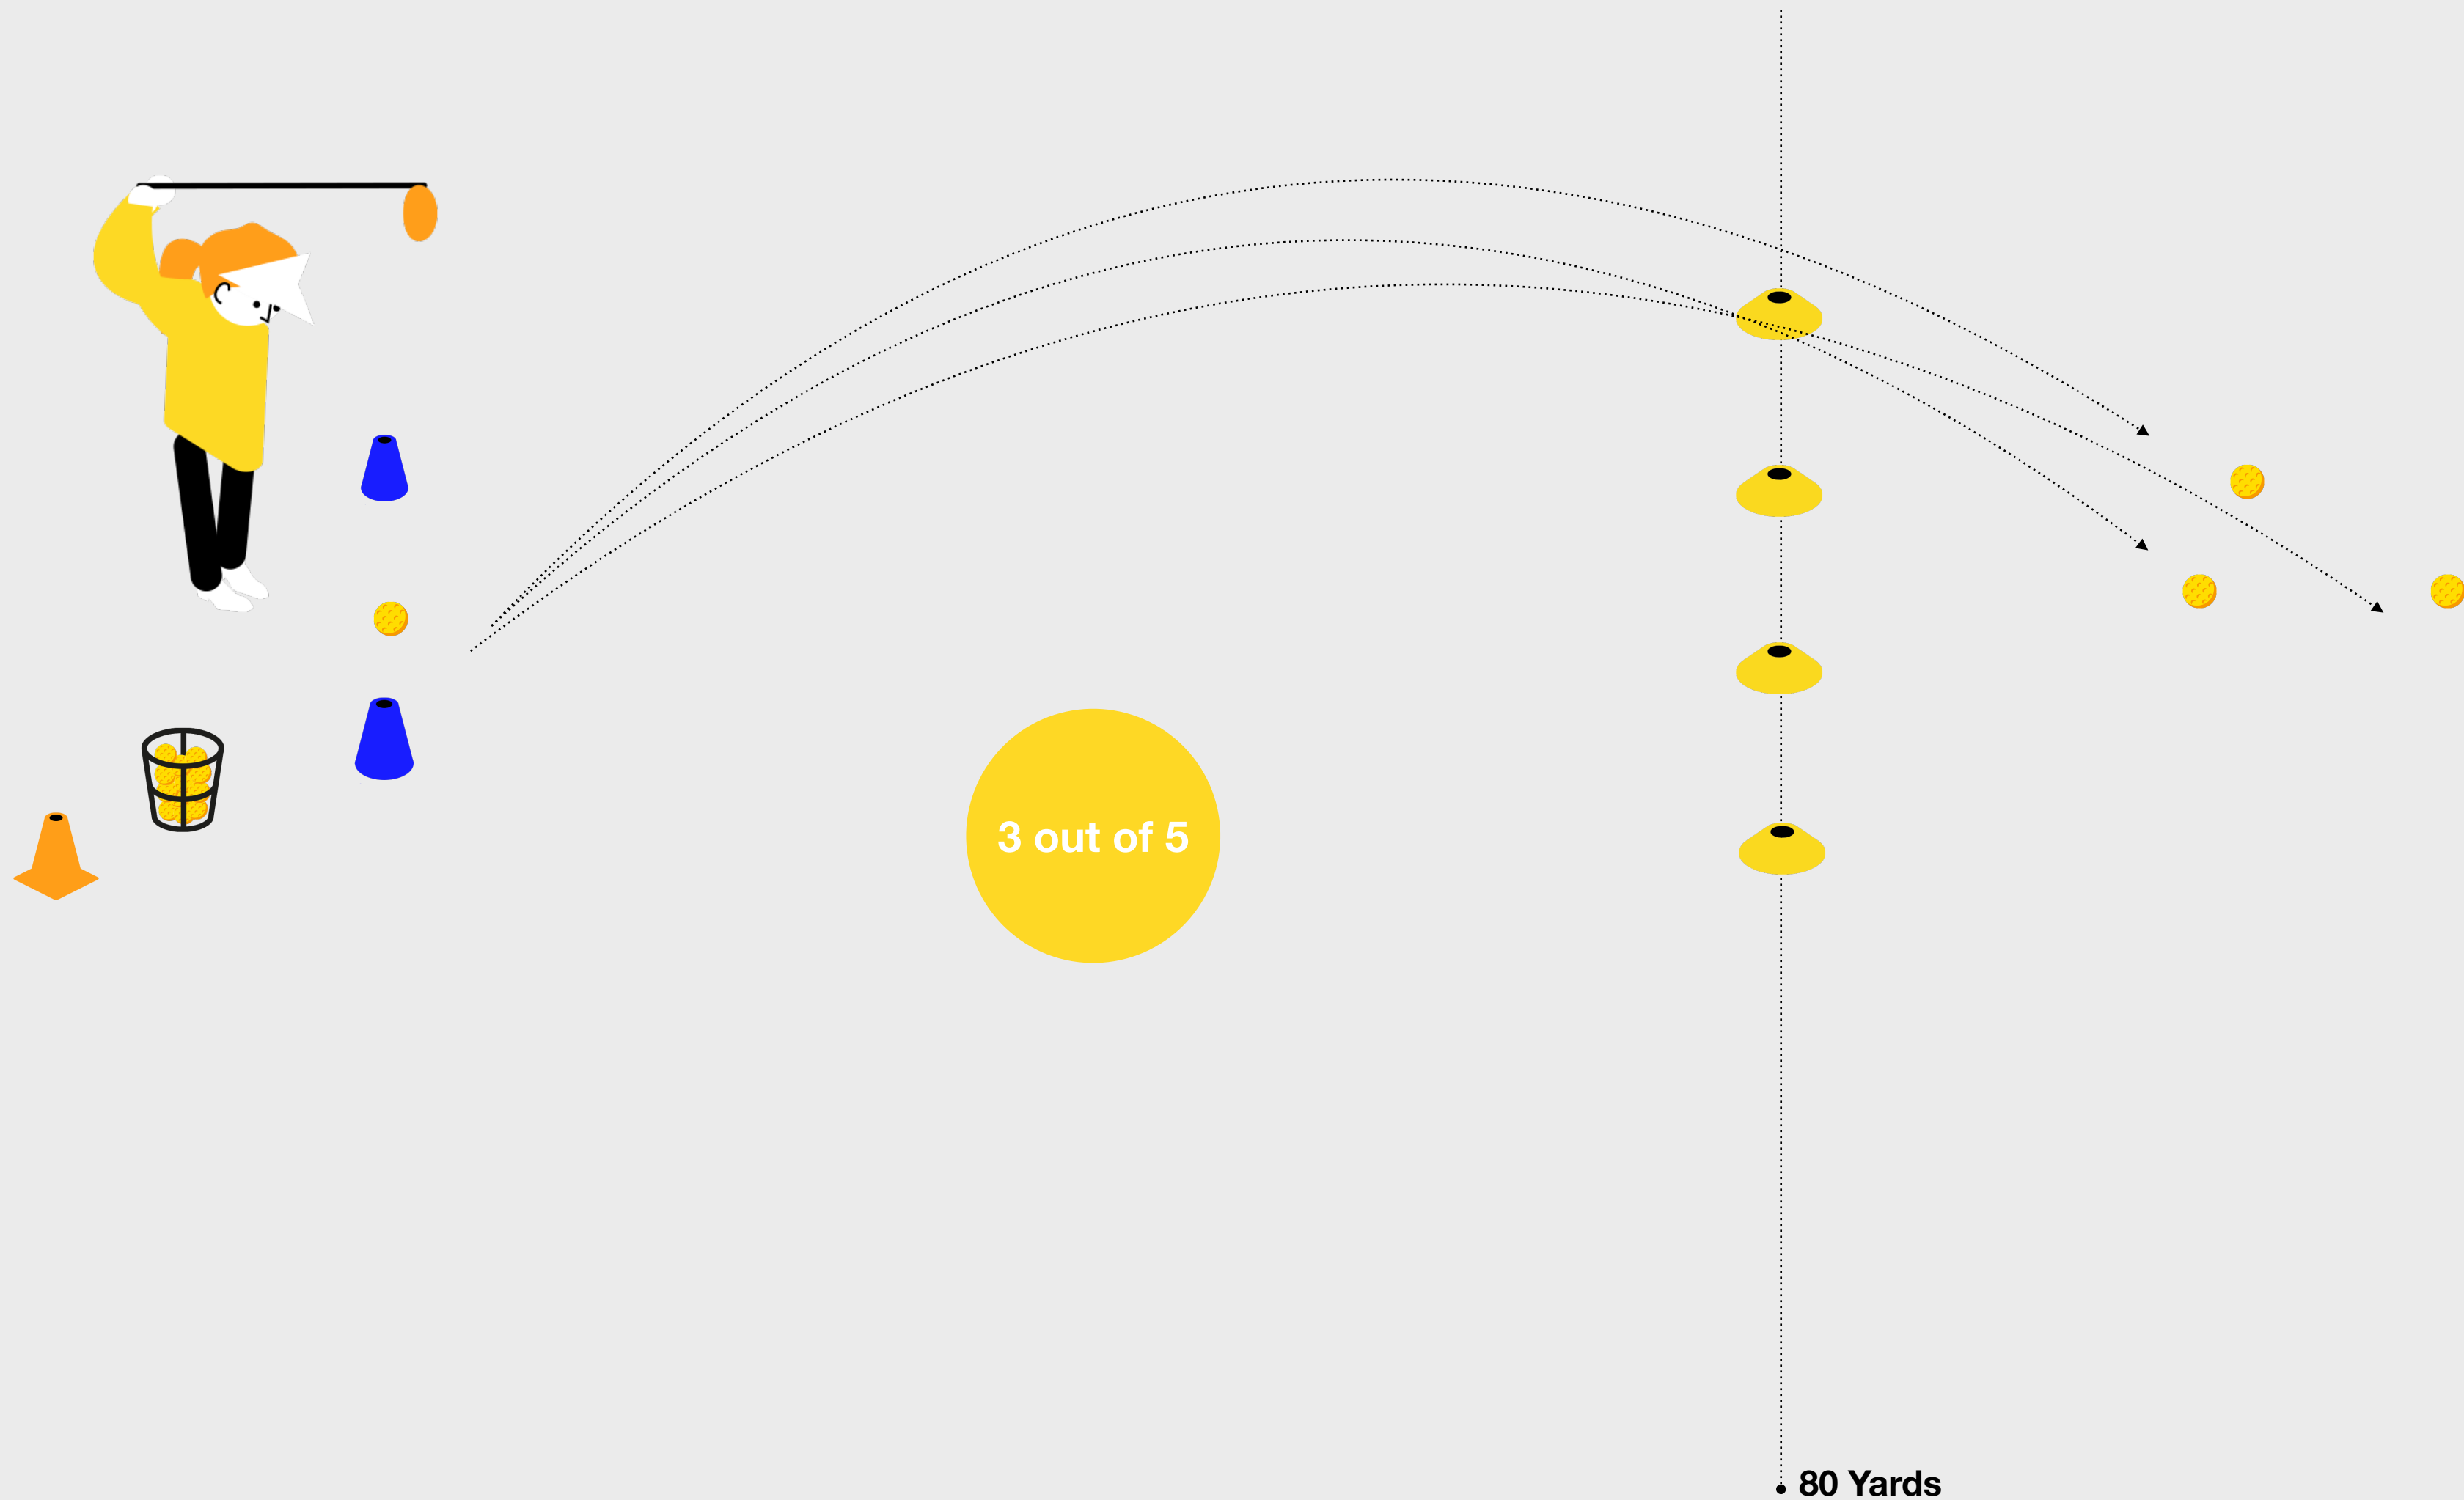

The Challenge

To complete the Level 2 Challenge within the Driver Skill element, the child needs to demonstrate the ability to hit 2 out of 5 shots in the air, a minimum carry distance of 40 yards.

To complete the challenge, the child doesn't need to demonstrate control over direction.

What to do next?

If the child completes the challenge, they can color in the second level of the Driver section of the Swing *myGame* Wheel and add a Sticker to their Level 2 Tracker Sheet.

Driver

Driver Challenge

The Challenge

To complete the Level 3 Challenge within the Driver Skill element, the child needs to demonstrate the ability to hit 3 out of 5 shots in the air, a minimum carry distance of 80 yards.

To complete the challenge, the child doesn't need to demonstrate control over direction.

What to do next?

If the child completes the challenge, they can color in the third level of the Driver section of the Swing myGame Wheel and add a Sticker to their Level 3 Tracker Sheet.

Driver

Driver Challenge