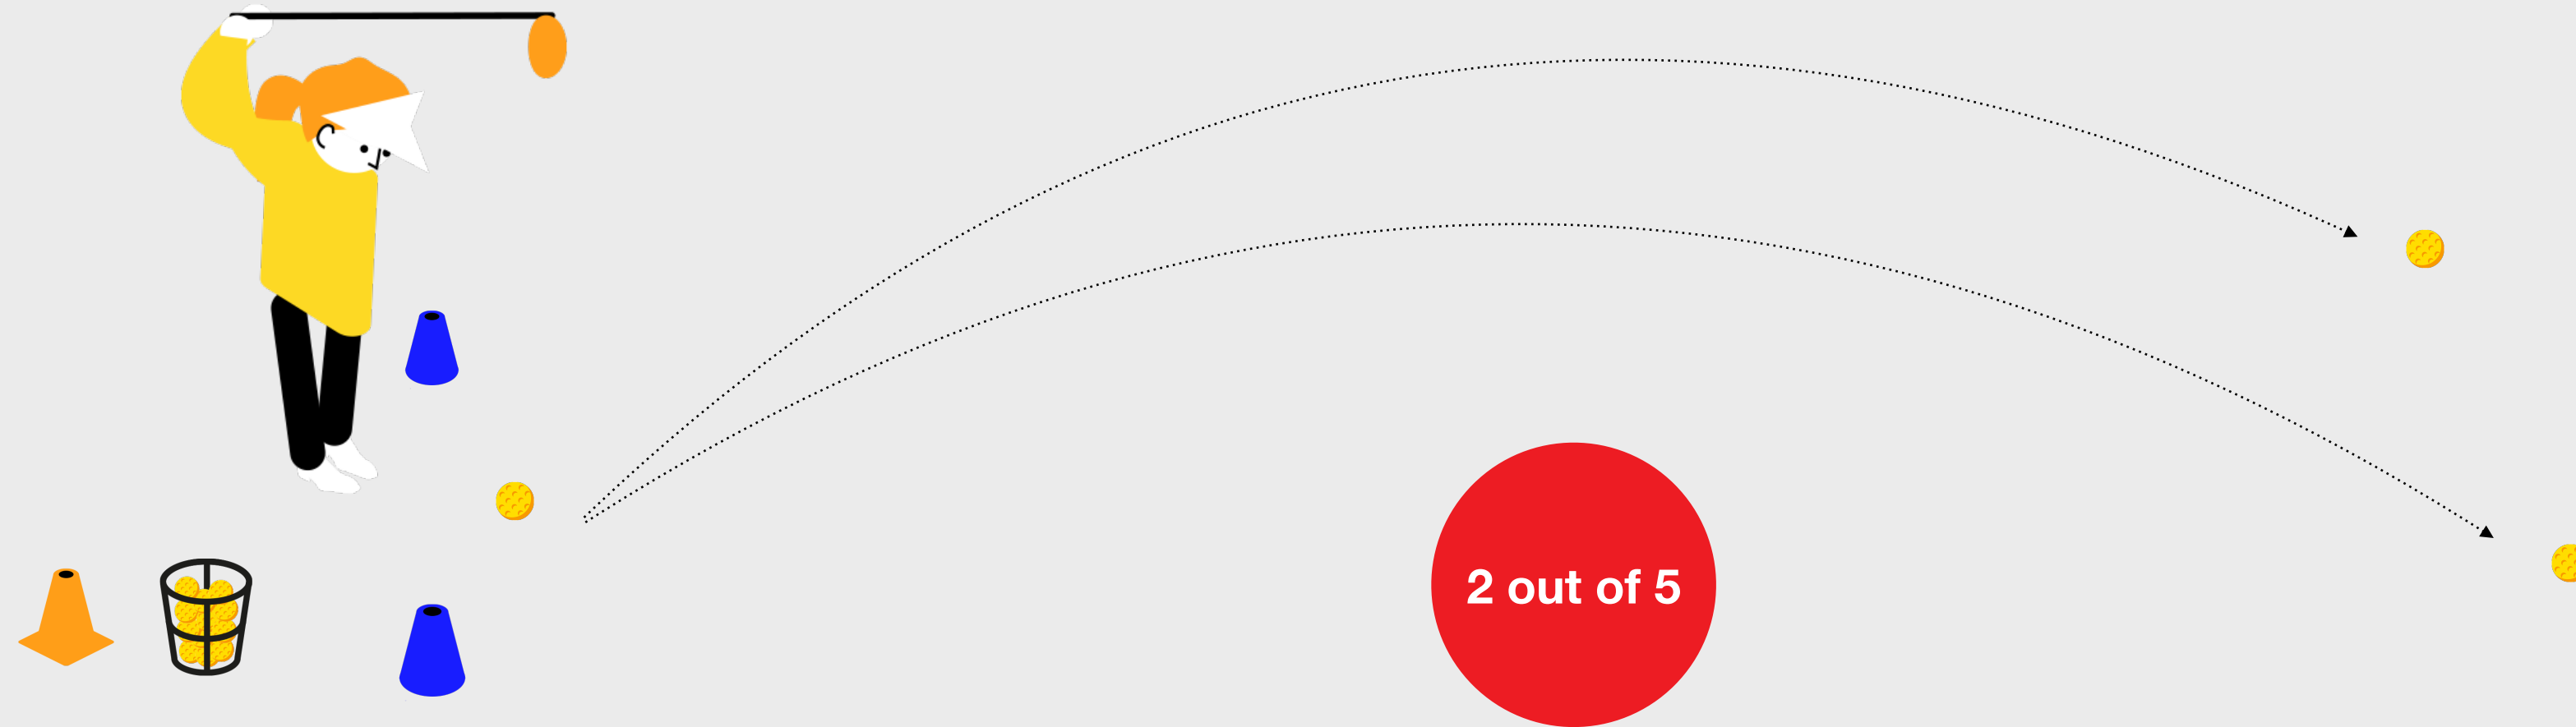

Driver Challenges

Driver Challenge

The Challenge

To complete the Level 1 Challenge within the Driver Skill element, the child needs to demonstrate the ability to hit 2 out of 5 shots in the air.

To complete the challenge, the child doesn't need to demonstrate control over direction or distance.

What to do next?

If the child completes the challenge, they can color in the first level of the Driver section of the Swing *myGame* Wheel and add a Sticker to their Level 1 Tracker Sheet.

Driver

Driver Challenge