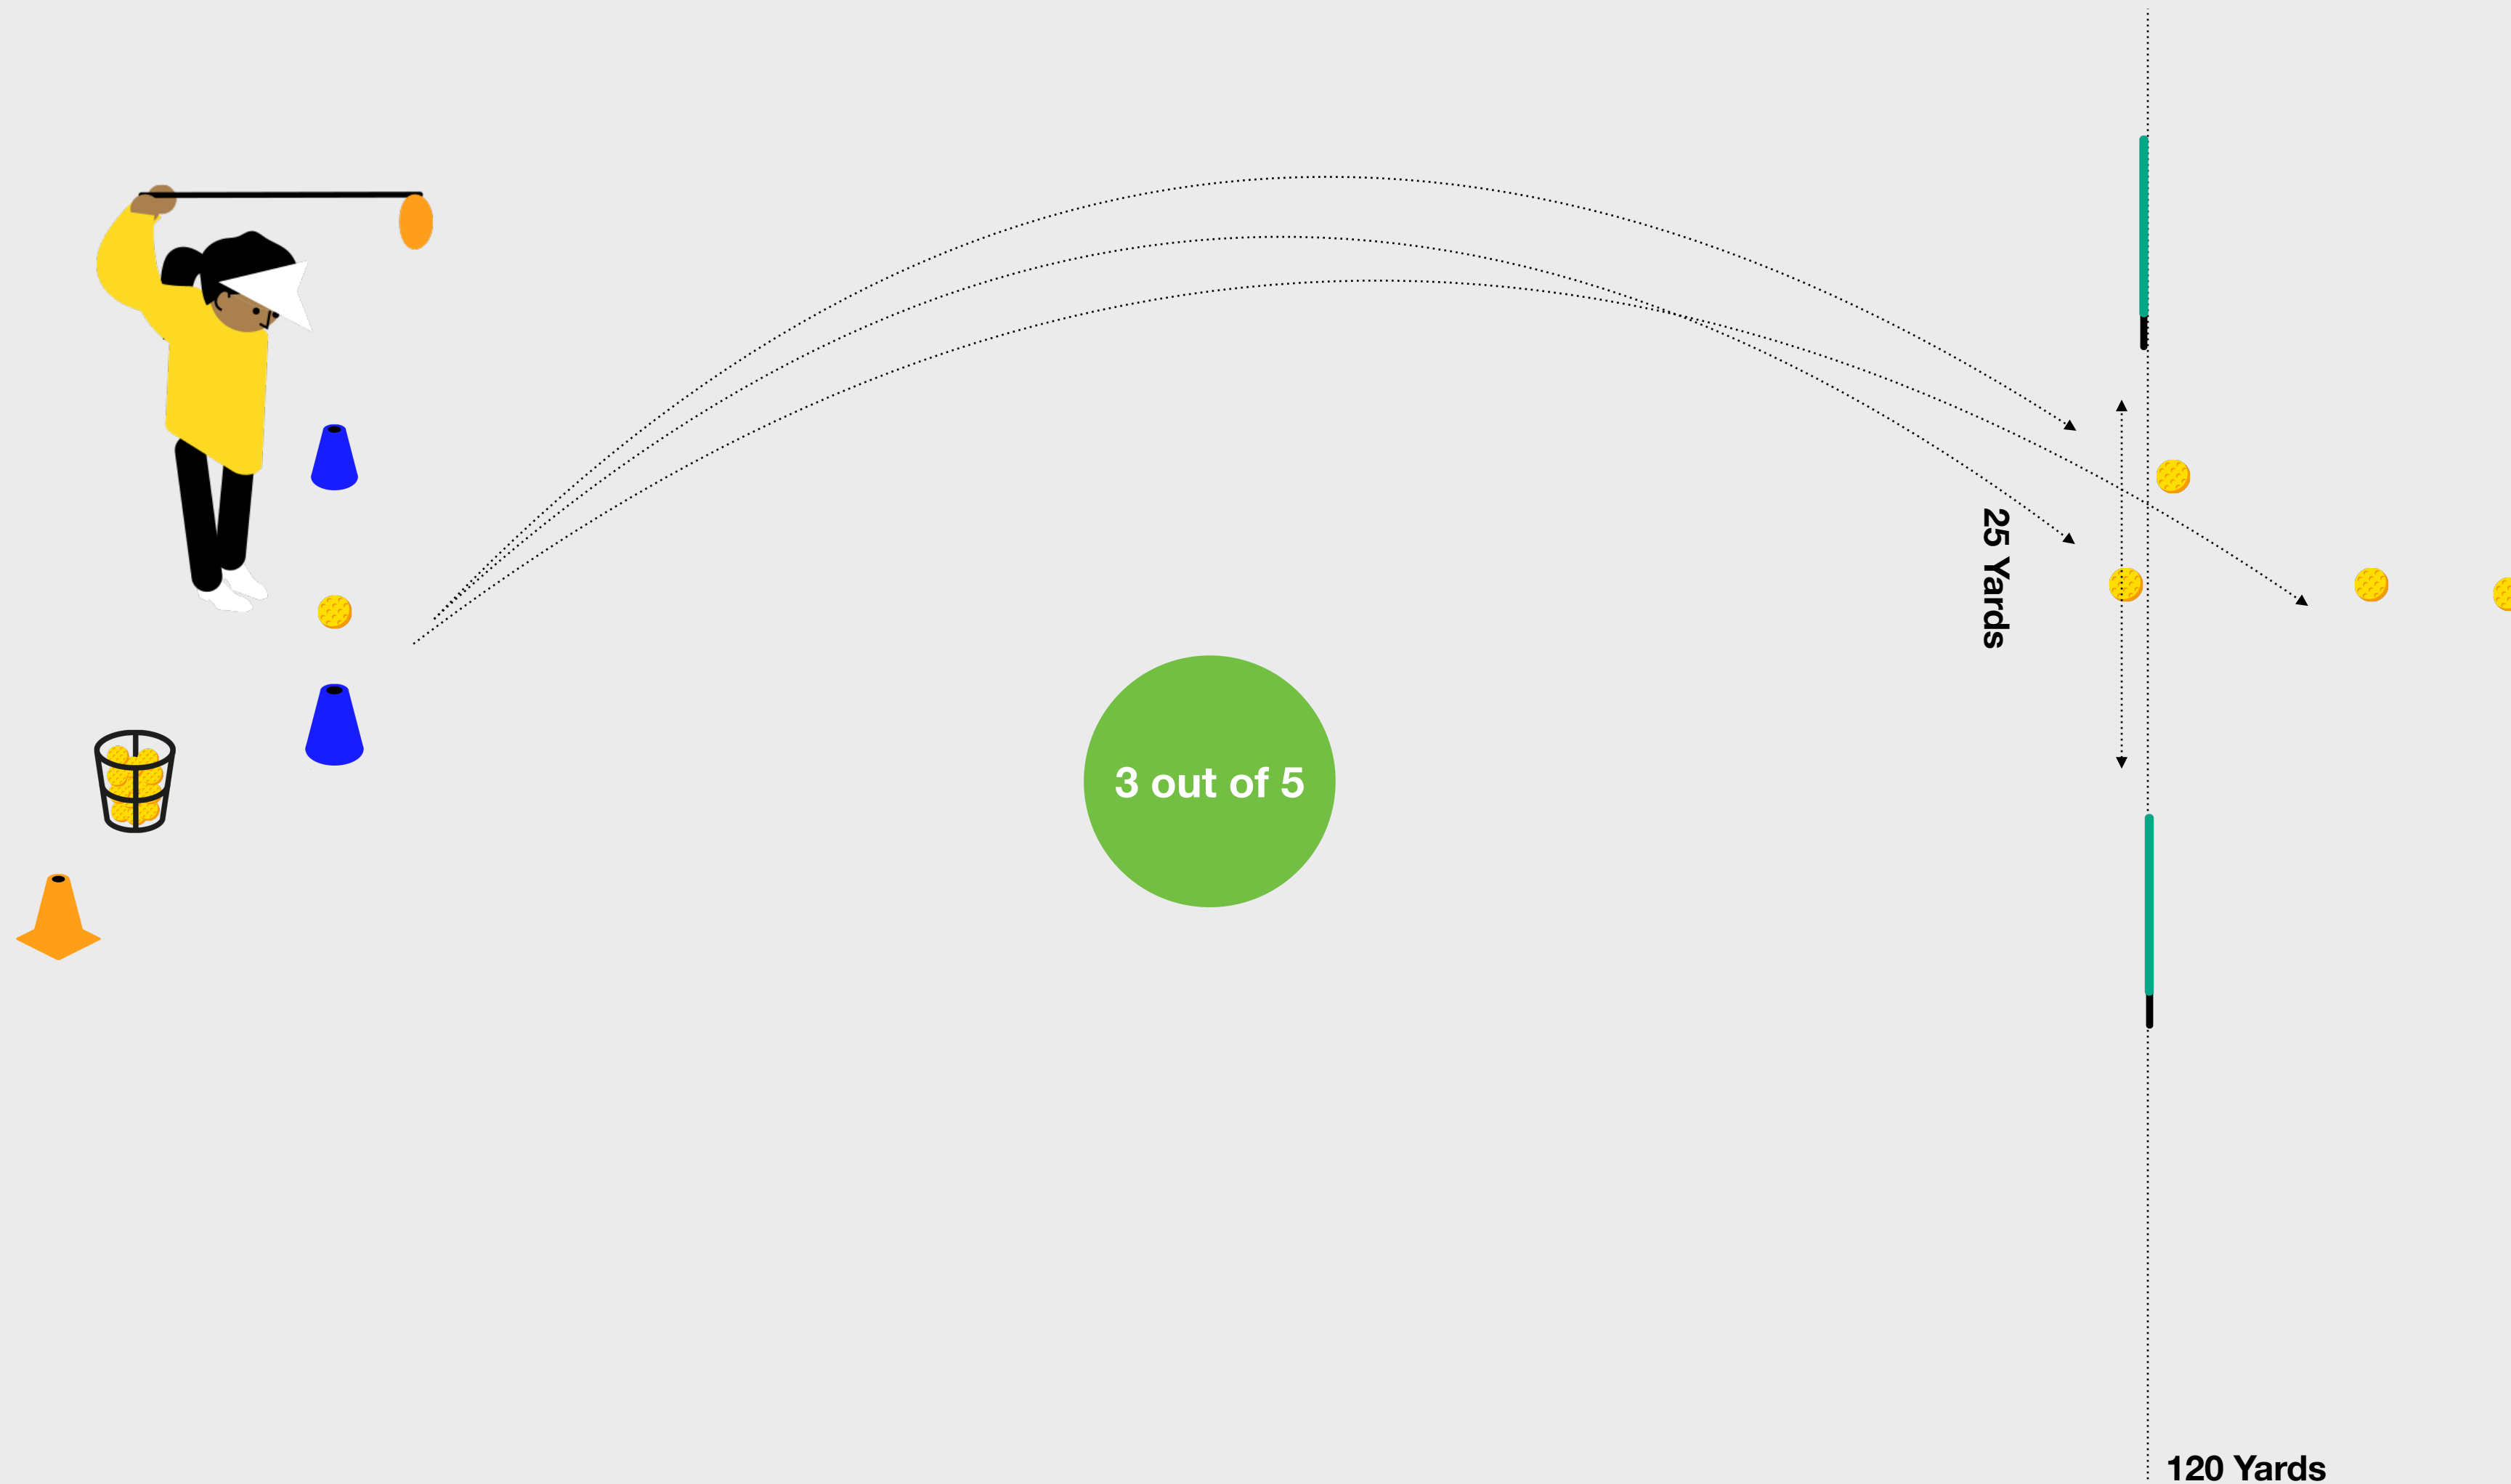

The Challenge

To complete the Level 3 Challenge within the Driver Skill element, the child needs to demonstrate the ability to hit 3 out of 5 shots in the air, a minimum carry distance of 80 yards.

To complete the challenge, the child doesn't need to demonstrate control over direction.

What to do next?

If the child completes the challenge, they can color in the third level of the Driver section of the Swing myGame Wheel and add a Sticker to their Level 3 Tracker Sheet.

Driver

Driver Challenge

The Challenge

To complete the Level 4 Challenge within the Driver Skill element, the child needs to demonstrate the ability to hit 3 out of 5 shots in the air, a minimum total distance of 120 yards and the ball needs to come to rest within a 25-yard-wide gate.