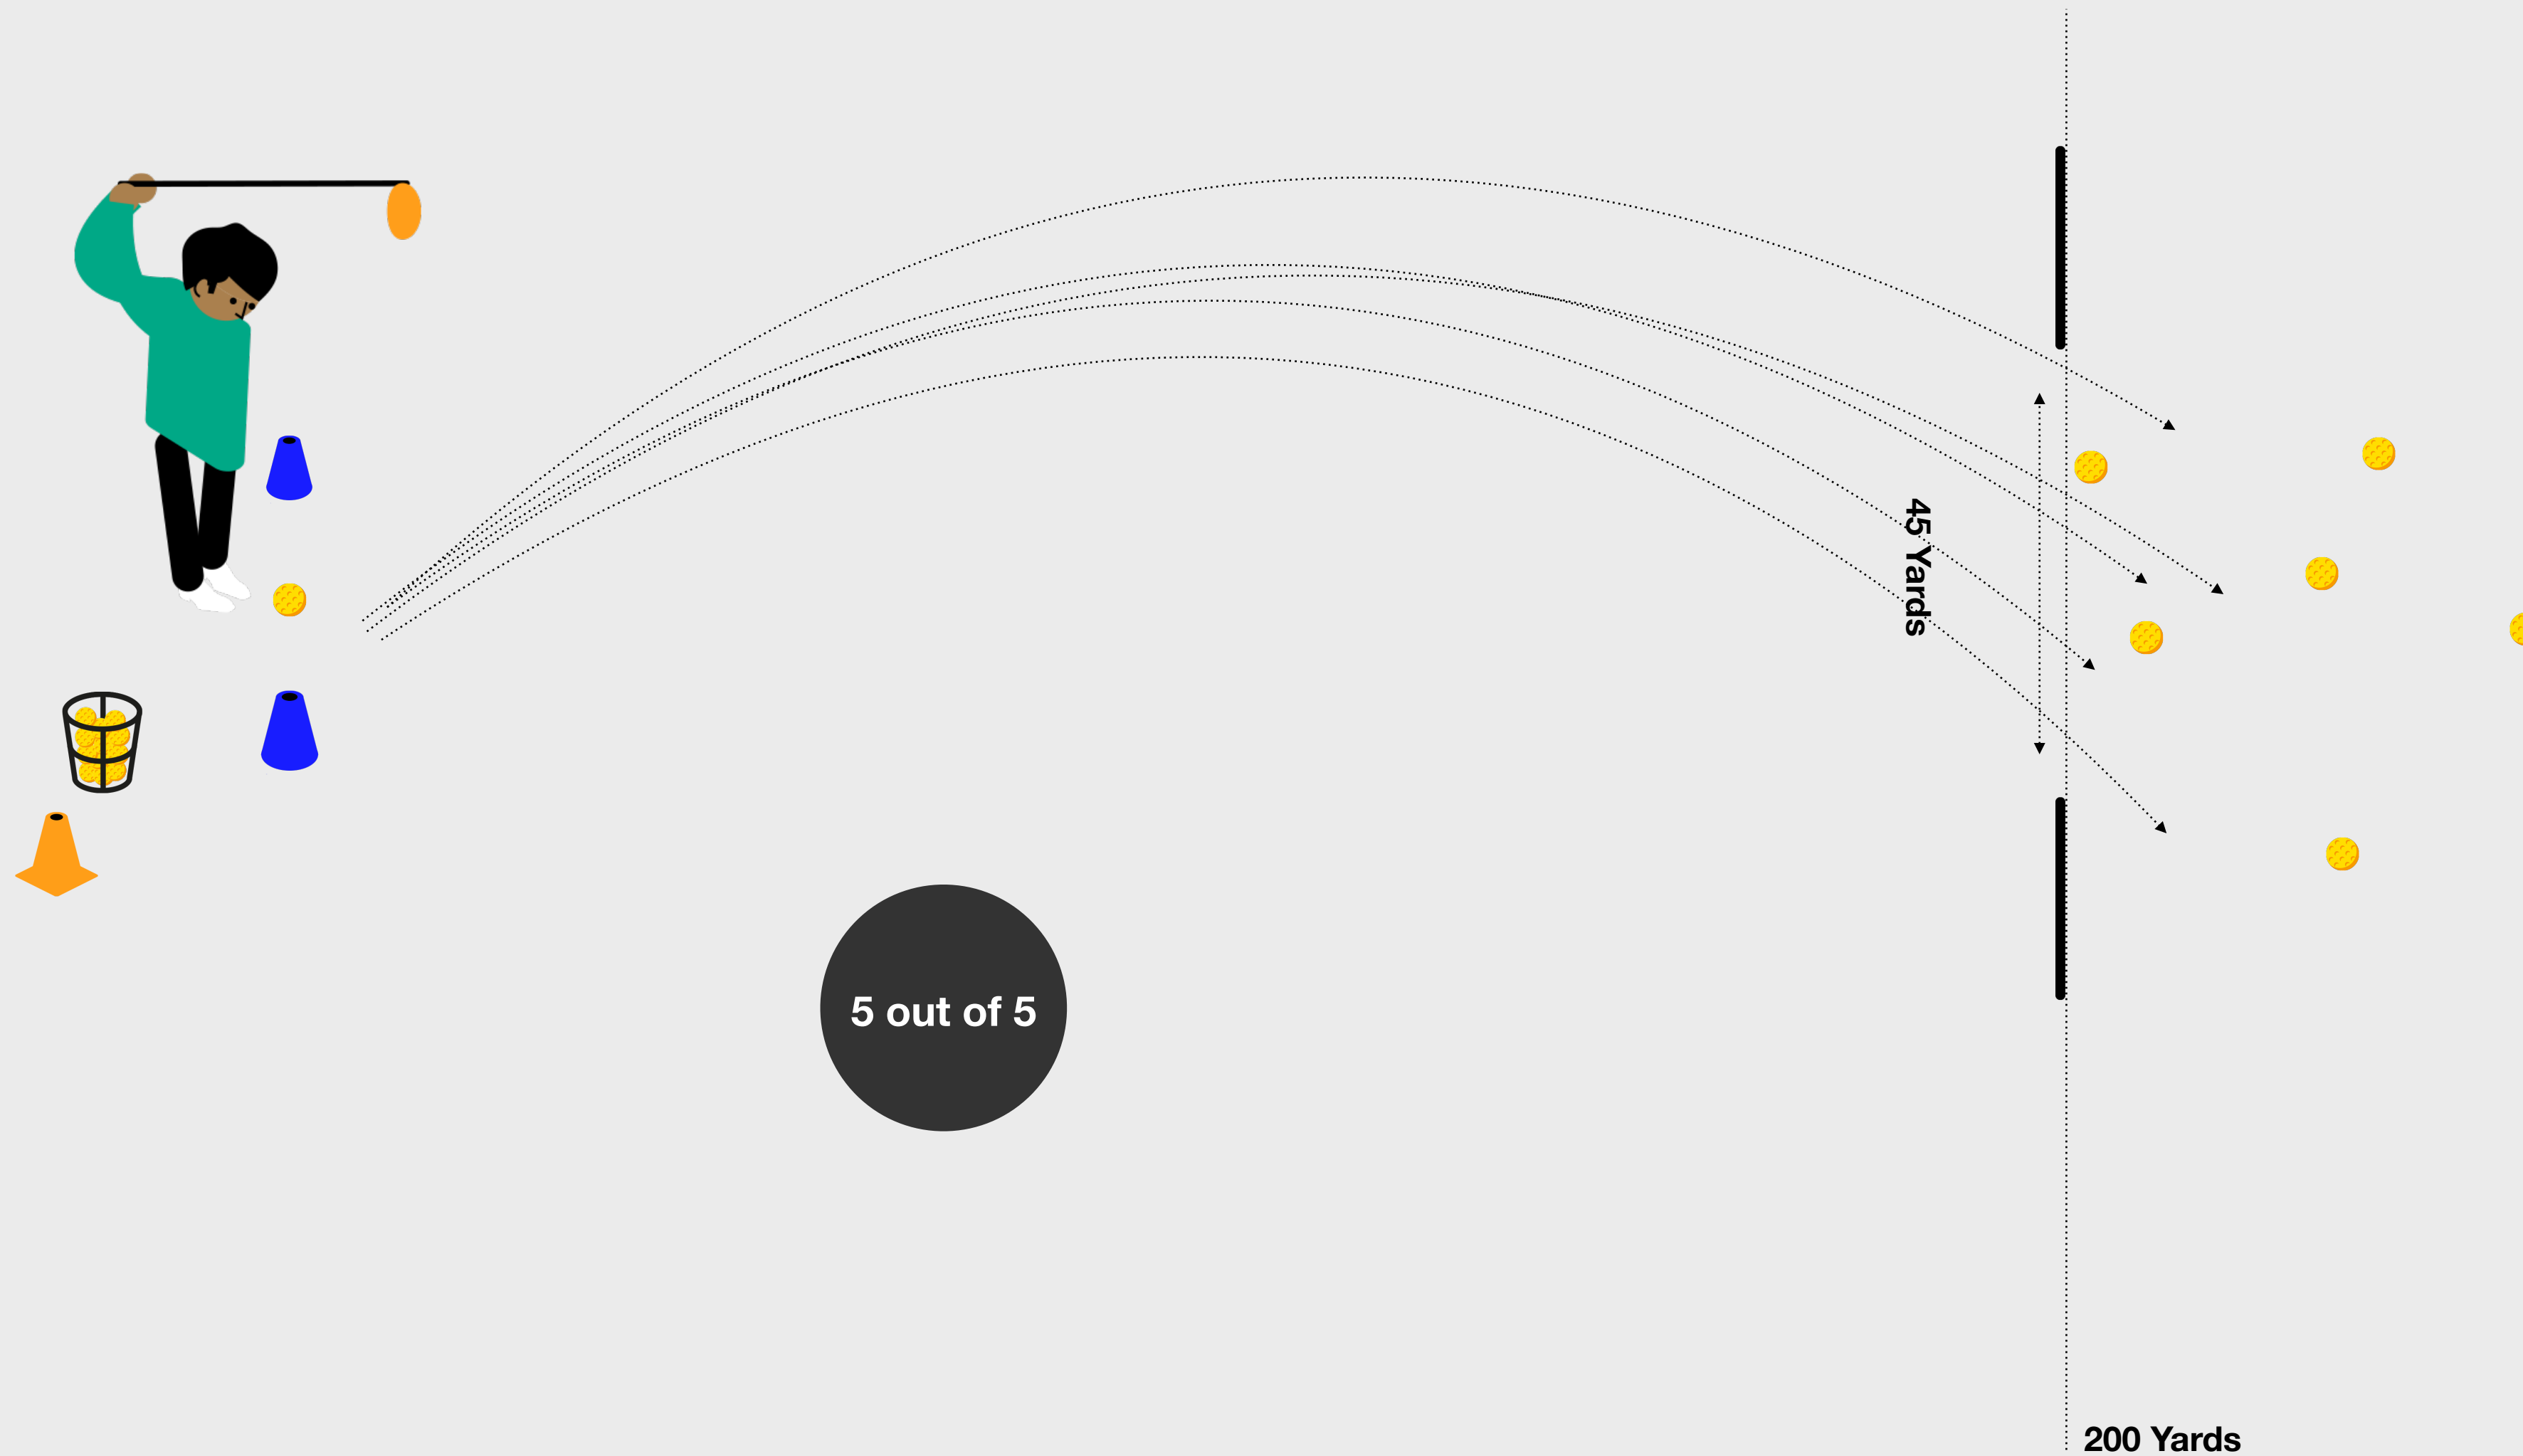

What to do next?

If the child completes the challenge, they can color in the fifth level of the Driver section of the Swing *myGame* Wheel and add a Sticker to their Level 5 Tracker Sheet.

Driver

Driver Challenge

5 out of 5

The Challenge

To complete the Level 6 Challenge within the Driver Skill element, the child needs to demonstrate the ability to hit 5 out of 5 shots in the air, a minimum total distance of 200 yards. The ball needs to come to rest through a 45-yard-wide gate.